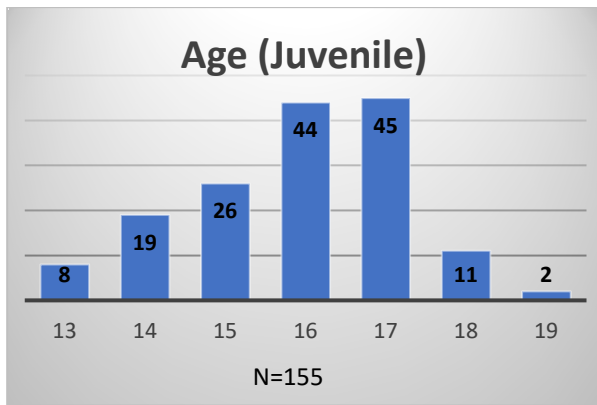

### Wednesday Morning Midnight Count

Total # of probation Involved youth<sup>1</sup>: 1,225

<sup>1</sup> Probation Active: Any youth who is pending sentencing with an active social history, has been formally placed on probation or supervision with Cook County Juvenile Probation on the date of the report.