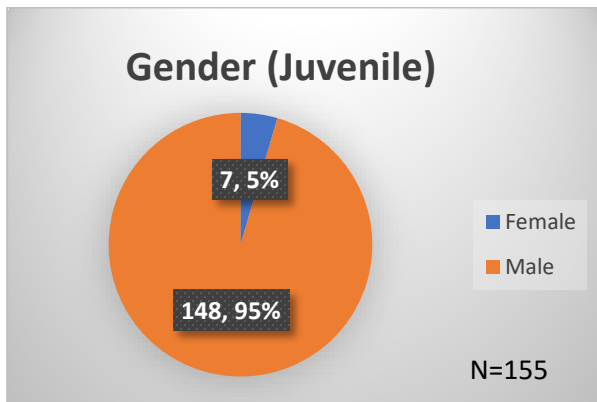

### Wednesday Morning Midnight Count

Total # of probation Involved youth<sup>1</sup>: 1,225

<sup>1</sup> Probation Active: Any youth who is pending sentencing with an active social history, has been formally placed on probation or supervision with Cook County Juvenile Probation on the date of the report.