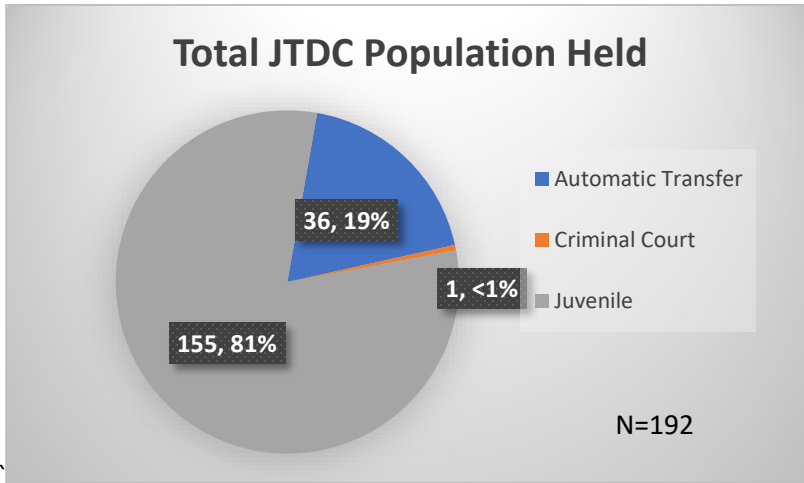

## Demographics for JTDC Population

### Wednesday Morning Midnight Count

Total # of probation Involved youth<sup>1</sup>: 1,225

<sup>1</sup> Probation Active: Any youth who is pending sentencing with an active social history, has been formally placed on probation or supervision with Cook County Juvenile Probation on the date of the report.